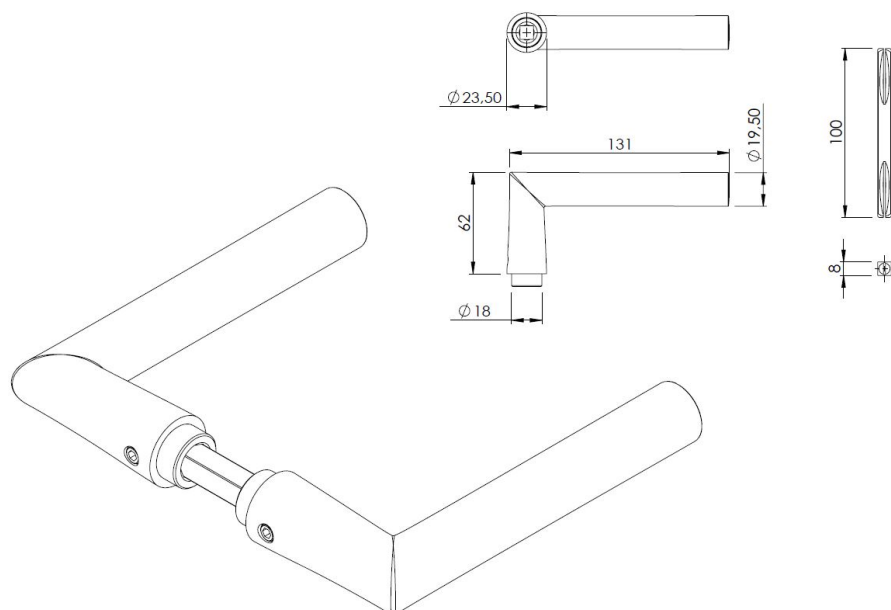

PRODUCT SHEET

Description:

Door Lock Alu Handle "Wayne II", Alu Look, 8x8x100mm Split Spindle

Item number:

27.20.204-5

Units	Box	Carton	HS Code	Barcode
Pair	1	40	7616991099	 5704866492997

SISO A/S

Mileparken 11
DK-2740 Skovlunde
Denmark
VAT: DK 24786013